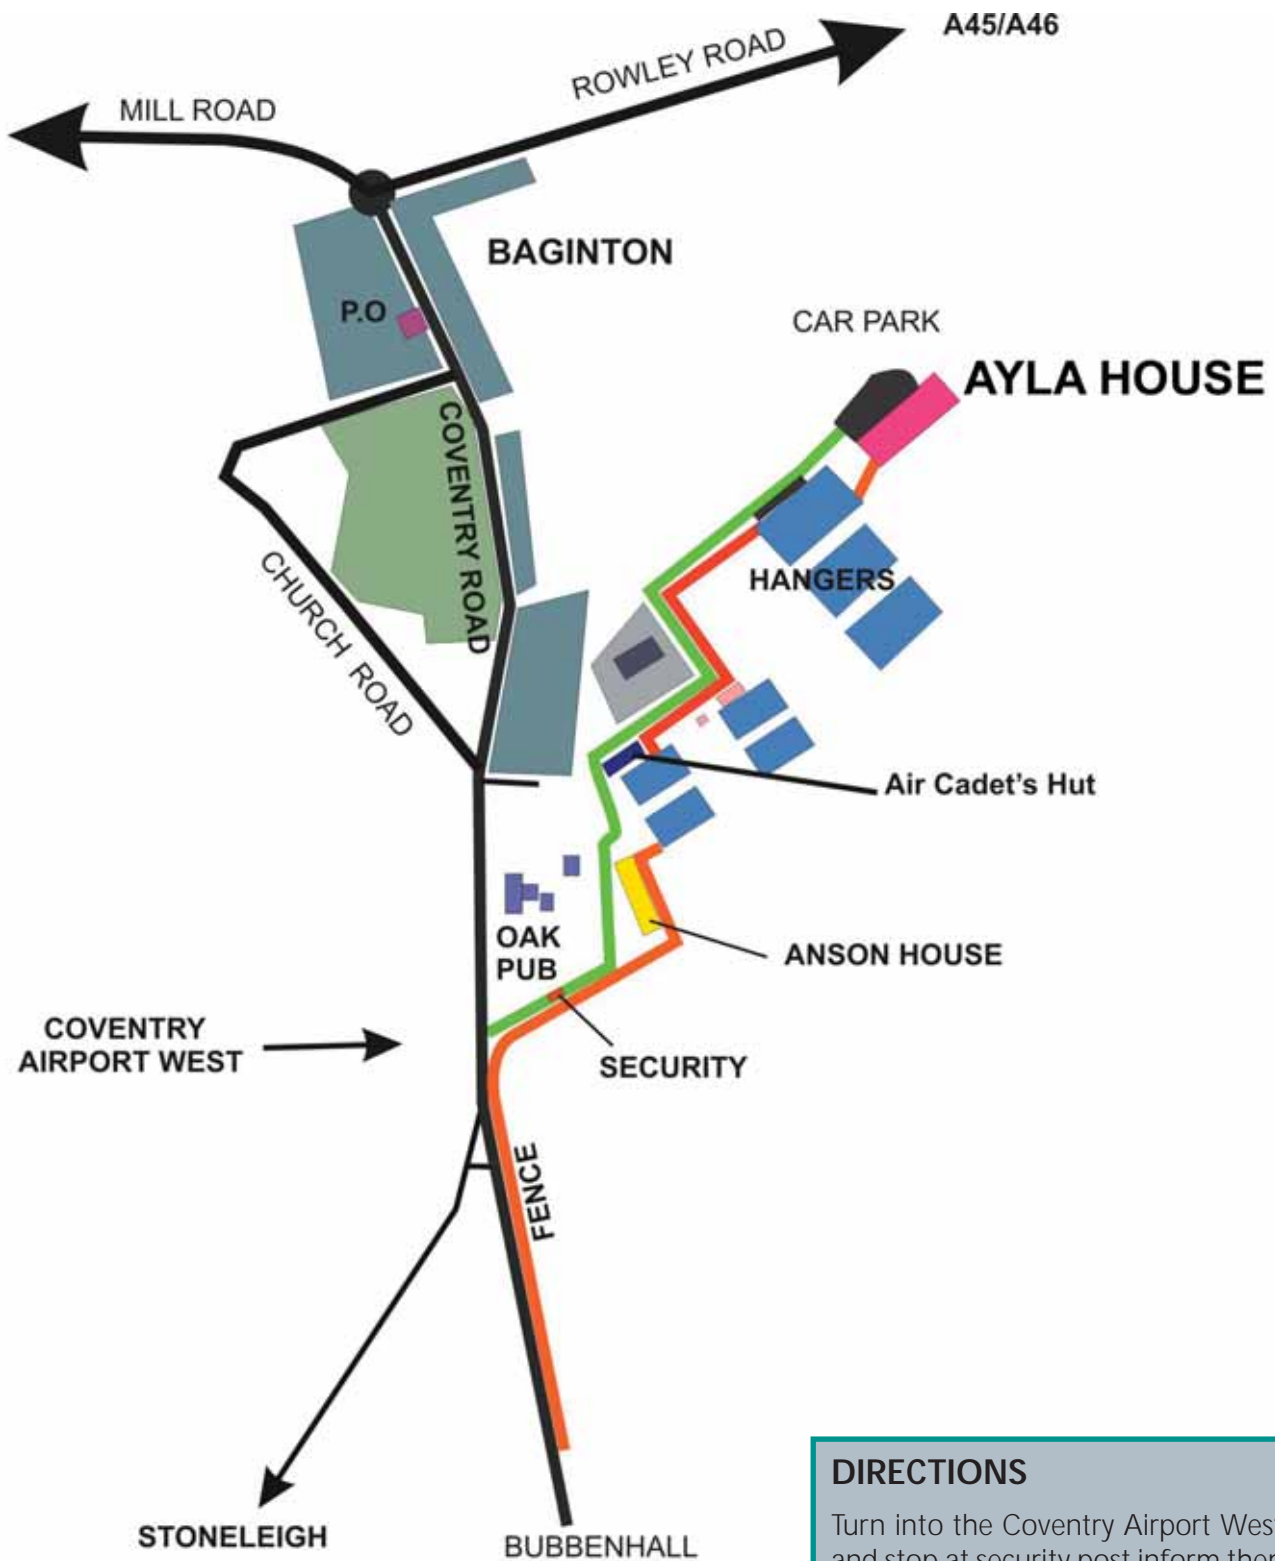

Location Map

DIRECTIONS

Turn into the Coventry Airport West entrance and stop at security post inform them that you are coming to Atlantic Flight Training Ltd.

After booking in with security follow the road (green) around to the left past Anson House (yellow), round to the right by the Air Cadets hut, straight ahead then left by the security fence (red), follow the fence around to the right and straight ahead is the New Building car park. The car park is shared park in the slots adjacent to the building, the entrance is facing the car park at the right hand end.